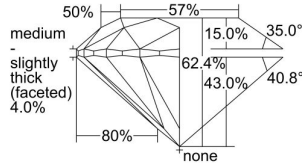

GIA®

FACSIMILE

GIA REPORT 2496846436

Verify this report at GIA.edu

GIA NATURAL DIAMOND DOSSIER®

July 05, 2024
GIA Report Number **2496846436**
Shape and Cutting Style ..... **Round Brilliant**
Measurements ..... **4.90 - 4.94 x 3.07 mm**

GRADING RESULTS

Carat Weight ..... **0.46 carat**
Color Grade ..... **G**
Clarity Grade **VS1**
Cut Grade ..... **Excellent**

ADDITIONAL GRADING INFORMATION

Polish ..... **Excellent**
Symmetry ..... **Excellent**
Fluorescence ..... **None**
Clarity Characteristics..... **Cloud, Indented Natural**
Inscription(s): **GIA 2496846436**

PROPORTIONS

Profile to actual proportions