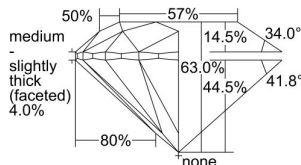

GIA®

FACSIMILE

GIA REPORT

2496846473

Verify this report at GIA.edu

GIA NATURAL DIAMOND DOSSIER®

July 08, 2024
GIA Report Number **2496846473**
Shape and Cutting Style ..... **Round Brilliant**
Measurements ..... **5.93 - 5.96 x 3.74 mm**

GRADING RESULTS

Carat Weight ..... **0.81 carat**
Color Grade ..... **L**
Clarity Grade **VS1**
Cut Grade ..... **Excellent**

ADDITIONAL GRADING INFORMATION

Polish ..... **Excellent**
Symmetry ..... **Excellent**
Fluorescence ..... **Faint**
Clarity Characteristics..... **Crystal, Feather, Pinpoint**
Inscription(s): **GIA 2496846473**

PROPORTIONS

Profile to actual proportions

GRADING SCALES

GIA
COLOR
SCALE

COLORLESS	D
	E
	F
	G
	H
	I
	J
NEAR COLORLESS	K
	L
FAIN	M
	N
	O
	P
VERY LIGHT	Q
	R
	S
	T
	U
	V
	W
	X
	Y
LIGHT	Z

GIA
CLARITY
SCALE

VERY VERY SLIGHTLY INCLUDED	FLAWLESS
	INTERNALLY FLAWLESS
VERY SLIGHTLY INCLUDED	VVS₁
	VVS₂
SLIGHTLY INCLUDED	VS₁
	VS₂
INCLUDED	SI₁
	SI₂
	I₁
	I₂
	I₃

GIA
CUT
SCALE

EXCELLENT
VERY GOOD
GOOD
FAIR
POOR