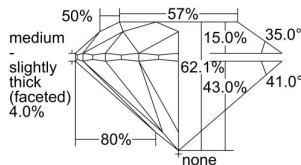

GIA®

FACSIMILE

GIA REPORT 2496848026

Verify this report at GIA.edu

GIA NATURAL DIAMOND DOSSIER®

July 09, 2024
GIA Report Number **2496848026**
Shape and Cutting Style ..... **Round Brilliant**
Measurements ..... **4.22 - 4.23 x 2.62 mm**

GRADING RESULTS

Carat Weight ..... **0.29 carat**
Color Grade ..... **F**
Clarity Grade **VVS1**
Cut Grade ..... **Excellent**

ADDITIONAL GRADING INFORMATION

Polish ..... **Excellent**
Symmetry ..... **Excellent**
Fluorescence ..... **None**
Clarity Characteristics..... **Cloud, Pinpoint, Feather, Cavity**
Inscription(s): **GIA 2496848026**

PROPORTIONS

Profile to actual proportions

GRADING SCALES

GIA COLOR SCALE	GIA CLARITY SCALE	GIA CUT SCALE	
D	FLAWLESS	EXCELLENT	
E	INTERNALLY FLAWLESS		
F		VVS₁	VERY GOOD
G	VVS₂		
H	VS₁	GOOD	
I	VS₂		
J	SI₁	FAIR	
K	SI₂		
L	I₁	POOR	
M	I₂		
N	I₃		
O			
P			
Q			
R			
S			
T			
U			
V			
W			
X			
Y			
Z