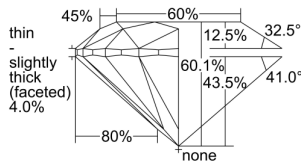

GIA®

FACSIMILE

GIA REPORT 2496849258

Verify this report at GIA.edu

GIA NATURAL DIAMOND DOSSIER®

July 05, 2024
GIA Report Number 2496849258
Shape and Cutting Style ..... Round Brilliant
Measurements ..... 4.86 - 4.90 x 2.94 mm

GRADING RESULTS

Carat Weight ..... 0.43 carat
Color Grade ..... G
Clarity Grade VS2
Cut Grade ..... Excellent

ADDITIONAL GRADING INFORMATION

Polish ..... Excellent
Symmetry ..... Excellent
Fluorescence ..... Faint
Clarity Characteristics ..... Cloud, Crystal
Inscription(s): GIA 2496849258

PROPORTIONS

Profile to actual proportions

GRADING SCALES

GIA COLOR SCALE	GIA CLARITY SCALE	GIA CUT SCALE	
D	FLAWLESS	EXCELLENT	
E	INTERNALLY FLAWLESS		
F		VVS₁	VERY GOOD
G	VVS₂		
H	VS₁	GOOD	
I	VS₂		
J	SI₁	FAIR	
K	SI₂		
L	I₁	POOR	
M	I₂		
N	I₃		
O			
P			
Q			
R			
S			
T			
U			
V			
W			
X			
Y			
Z