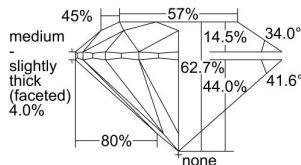

GIA®

FACSIMILE

GIA REPORT 2496849571

Verify this report at GIA.edu

GIA NATURAL DIAMOND DOSSIER®

July 10, 2024
GIA Report Number 2496849571
Shape and Cutting Style ..... Round Brilliant
Measurements ..... 5.07 - 5.09 x 3.18 mm

GRADING RESULTS

Carat Weight ..... 0.50 carat
Color Grade ..... J
Clarity Grade VS2
Cut Grade ..... Excellent

ADDITIONAL GRADING INFORMATION

Polish ..... Excellent
Symmetry ..... Very Good
Fluorescence ..... None
Clarity Characteristics ..... Crystal, Cloud
Inscription(s): GIA 2496849571

PROPORTIONS

Profile to actual proportions

GRADING SCALES

GIA COLOR SCALE	GIA CLARITY SCALE	GIA CUT SCALE	
D	FLAWLESS	EXCELLENT	
E	INTERNALLY FLAWLESS		
F		VVS₁	VERY GOOD
G	VVS₂		
H	VS₁	GOOD	
I	VS₂		
J	SI₁	FAIR	
K	SI₂		
L	I₁	POOR	
M	I₂		
N	I₃		
O			
P			
Q			
R			
S			
T			
U			
V			
W			
X			
Y			
Z