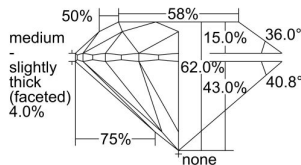

GIA®

FACSIMILE

GIA REPORT 2496851424

Verify this report at GIA.edu

GIA NATURAL DIAMOND DOSSIER®

July 08, 2024
GIA Report Number 2496851424
Shape and Cutting Style ..... Round Brilliant
Measurements ..... 4.89 - 4.92 x 3.04 mm

GRADING RESULTS

Carat Weight ..... 0.45 carat
Color Grade I
Clarity Grade VS2
Cut Grade ..... Excellent

ADDITIONAL GRADING INFORMATION

Polish ..... Excellent
Symmetry ..... Excellent
Fluorescence ..... None
Clarity Characteristics ..... Crystal
Inscription(s): GIA 2496851424

PROPORTIONS

Profile to actual proportions

GRADING SCALES

GIA COLOR SCALE	GIA CLARITY SCALE	GIA CUT SCALE	
D	FLAWLESS	EXCELLENT	
E	INTERNALLY FLAWLESS		
F		VVS₁	VERY GOOD
G	VVS₂		
H	VS₁	GOOD	
I	VS₂		
J	SI₁	FAIR	
K	SI₂		
L	I₁	POOR	
M			
N			
O	I₂		
P			
Q			
R	I₃		
S			
T			
U			
V			
W			
X			
Y			
Z