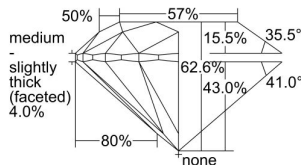

GIA®

FACSIMILE

GIA REPORT 2496851461

Verify this report at GIA.edu

GIA NATURAL DIAMOND DOSSIER®

July 05, 2024
GIA Report Number 2496851461
Shape and Cutting Style ..... Round Brilliant
Measurements ..... 4.61 - 4.64 x 2.90 mm

GRADING RESULTS

Carat Weight ..... 0.38 carat
Color Grade ..... H
Clarity Grade VS2
Cut Grade ..... Excellent

ADDITIONAL GRADING INFORMATION

Polish ..... Excellent
Symmetry ..... Excellent
Fluorescence ..... None
Clarity Characteristics ..... Crystal, Cloud, Knot
Inscription(s): GIA 2496851461

PROPORTIONS

Profile to actual proportions