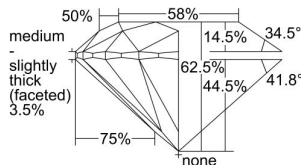

GIA®

FACSIMILE

GIA REPORT 2496852406

Verify this report at GIA.edu

GIA NATURAL DIAMOND DOSSIER®

July 05, 2024
GIA Report Number 2496852406
Shape and Cutting Style ..... Round Brilliant
Measurements ..... 4.73 - 4.75 x 2.96 mm

GRADING RESULTS

Carat Weight ..... 0.40 carat
Color Grade ..... G
Clarity Grade S11
Cut Grade ..... Excellent

ADDITIONAL GRADING INFORMATION

Polish ..... Excellent
Symmetry ..... Excellent
Fluorescence ..... None
Clarity Characteristics ..... Feather
Inscription(s): GIA 2496852406

PROPORTIONS

Profile to actual proportions