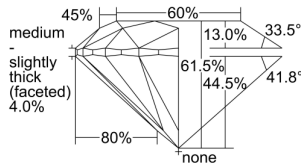

GIA®

FACSIMILE

GIA REPORT 2496853145

Verify this report at GIA.edu

GIA NATURAL DIAMOND DOSSIER®

July 11, 2024
GIA Report Number 2496853145
Shape and Cutting Style ..... Round Brilliant
Measurements ..... 4.57 - 4.60 x 2.82 mm

GRADING RESULTS

Carat Weight ..... 0.36 carat
Color Grade ..... E
Clarity Grade S11
Cut Grade ..... Excellent

ADDITIONAL GRADING INFORMATION

Polish ..... Excellent
Symmetry ..... Excellent
Fluorescence ..... None
Clarity Characteristics ..... Crystal, Cloud
Inscription(s): GIA 2496853145

PROPORTIONS

Profile to actual proportions

GRADING SCALES

GIA COLOR SCALE	GIA CLARITY SCALE	GIA CUT SCALE	
D	FLAWLESS	EXCELLENT	
E	INTERNALLY FLAWLESS		
F		VVS₁	VERY GOOD
G	VVS₂		
H	VS₁	GOOD	
I	VS₂		
J	S1₁	FAIR	
K	S1₂		
L	I₁	POOR	
M	I₂		
N	I₃		
O			
P			
Q			
R			
S			
T			
U			
V			
W			
X			
Y			
Z