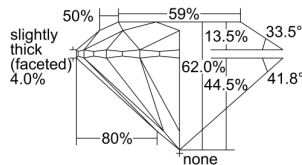

GIA®

FACSIMILE

GIA REPORT

2496854298

Verify this report at GIA.edu

GIA NATURAL DIAMOND DOSSIER®

July 11, 2024
GIA Report Number 2496854298
Shape and Cutting Style ..... Round Brilliant
Measurements ..... 4.33 - 4.35 x 2.69 mm

GRADING RESULTS

Carat Weight ..... 0.31 carat
Color Grade ..... H
Clarity Grade VS1
Cut Grade ..... Excellent

ADDITIONAL GRADING INFORMATION

Polish ..... Excellent
Symmetry ..... Excellent
Fluorescence ..... Medium Blue
Clarity Characteristics ..... Cloud, Pinpoint
Inscription(s): GIA 2496854298

PROPORTIONS

Profile to actual proportions

GRADING SCALES

GIA COLOR SCALE	GIA CLARITY SCALE	GIA CUT SCALE
COLOURLESS	FLAWLESS	EXCELLENT
D	FLAWLESS	
E	INTERNALLY FLAWLESS	VERY GOOD
F	VVS₁	
G	VVS₂	GOOD
H	VS₁	
I	VS₂	FAIR
J	SI₁	
K	SI₂	POOR
L	I₁	
M	I₂	
N	I₃	
O		
P		
Q		
R		
S		
T		
U		
V		
W		
X		
Y		
Z