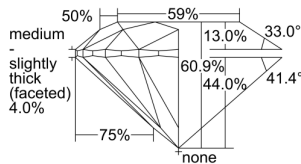

GIA®

FACSIMILE

GIA REPORT 2496857655

Verify this report at GIA.edu

GIA NATURAL DIAMOND DOSSIER®

July 10, 2024
GIA Report Number 2496857655
Shape and Cutting Style ..... Round Brilliant
Measurements ..... 4.45 - 4.47 x 2.72 mm

GRADING RESULTS

Carat Weight ..... 0.33 carat
Color Grade ..... F
Clarity Grade VS1
Cut Grade ..... Excellent

ADDITIONAL GRADING INFORMATION

Polish ..... Excellent
Symmetry ..... Excellent
Fluorescence ..... Faint
Clarity Characteristics..... Needle, Feather, Cloud, Pinpoint
Inscription(s): GIA 2496857655

PROPORTIONS

Profile to actual proportions

GRADING SCALES

GIA COLOR SCALE	GIA CLARITY SCALE	GIA CUT SCALE	
D	FLAWLESS	EXCELLENT	
E	INTERNALLY FLAWLESS		
F		VVS₁	VERY GOOD
G	VVS₂		
H	VS₁	GOOD	
I	VS₂		
J	SI₁	FAIR	
K	SI₂		
L	I₁	POOR	
M	I₂		
N	I₃		
O			
P			
Q			
R			
S			
T			
U			
V			
W			
X			
Y			
Z