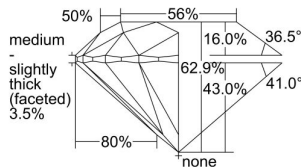

GIA®

FACSIMILE

GIA REPORT 2496860376

Verify this report at GIA.edu

GIA NATURAL DIAMOND DOSSIER®

July 09, 2024
GIA Report Number 2496860376
Shape and Cutting Style ..... Round Brilliant
Measurements ..... 4.46 - 4.47 x 2.81 mm

GRADING RESULTS

Carat Weight ..... 0.34 carat
Color Grade ..... D
Clarity Grade S11
Cut Grade ..... Excellent

ADDITIONAL GRADING INFORMATION

Polish ..... Excellent
Symmetry ..... Excellent
Fluorescence ..... Medium Blue
Clarity Characteristics ..... Crystal
Inscription(s): GIA 2496860376

PROPORTIONS

Profile to actual proportions

GRADING SCALES

GIA COLOR SCALE

COLOREDNESS	D
	E
	F
	G
	H
	I
	J
NEAR COLORLESS	K
	L
Faint	M
	N
	O
	P
	R
	S
	T
	U
	V
	W
	X
	Y
Light	Z

GIA CLARITY SCALE

VERY VERY SLIGHTLY INCLUDED	FLAWLESS
	INTERNALLY FLAWLESS
VERY SLIGHTLY INCLUDED	VVS₁
	VVS₂
SLIGHTLY INCLUDED	VS₁
	VS₂
INCLUDED	S1₁
	S1₂
	I₁
	I₂
	I₃

GIA CUT SCALE

EXCELLENT
VERY GOOD
GOOD
FAIR
POOR