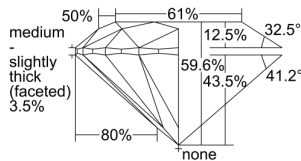

GIA®

FACSIMILE

GIA REPORT 2496869274

Verify this report at GIA.edu

GIA NATURAL DIAMOND DOSSIER®

July 09, 2024
GIA Report Number **2496869274**
Shape and Cutting Style ..... **Round Brilliant**
Measurements ..... **4.65 - 4.67 x 2.78 mm**

GRADING RESULTS

Carat Weight ..... **0.37 carat**
Color Grade ..... **D**
Clarity Grade **VS1**
Cut Grade ..... **Excellent**

ADDITIONAL GRADING INFORMATION

Polish ..... **Excellent**
Symmetry ..... **Excellent**
Fluorescence ..... **None**
Clarity Characteristics ..... **Crystal**
Inscription(s): **GIA 2496869274**

PROPORTIONS

Profile to actual proportions

GRADING SCALES

GIA COLOR SCALE	GIA CLARITY SCALE	GIA CUT SCALE
D	FLAWLESS	EXCELLENT
E	FLAWLESS	
F	INTERNALLY FLAWLESS	VERY GOOD
G	FLAWLESS	
H	VVS₁	GOOD
I	VVS₂	
J	VS₁	FAIR
K	VS₂	
L	SI₁	POOR
M	SI₂	
N	I₁	
O	I₂	
P	I₃	
Q		
R		
S		
T		
U		
V		
W		
X		
Y		
Z