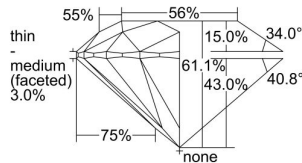

GIA®

FACSIMILE

GIA REPORT

2496871524

Verify this report at GIA.edu

GIA NATURAL DIAMOND DOSSIER®

July 09, 2024
GIA Report Number 2496871524
Shape and Cutting Style ..... Round Brilliant
Measurements ..... 4.31 - 4.33 x 2.64 mm

GRADING RESULTS

Carat Weight ..... 0.30 carat
Color Grade ..... E
Clarity Grade VS2
Cut Grade ..... Excellent

ADDITIONAL GRADING INFORMATION

Polish ..... Excellent
Symmetry ..... Excellent
Fluorescence ..... None
Clarity Characteristics ..... Crystal, Cloud
Inscription(s): GIA 2496871524

PROPORTIONS

Profile to actual proportions

GRADING SCALES

GIA COLOR SCALE

COLORLESS	D
	E
	F
	G
	H
	I
	J
NEAR COLORLESS	K
	L
Faint	M
	N
	O
	P
	Q
	R
	S
	T
	U
	V
	W
	X
	Y
Light	Z

GIA CLARITY SCALE

FLAWLESS	VERY VERY SLIGHTLY INCLUDED	VVS₁	VVS₂	VS₁	VS₂	SLIGHTLY INCLUDED	SI₁	SI₂	I₁	I₂	I₃	
												INTERNAL FLAWLESS

GIA CUT SCALE

EXCELLENT
VERY GOOD
GOOD
FAIR
POOR