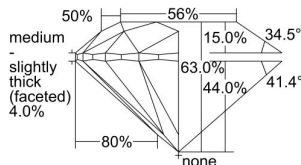

GIA®

FACSIMILE

GIA REPORT 2496873934

Verify this report at GIA.edu

GIA NATURAL DIAMOND DOSSIER®

July 09, 2024
GIA Report Number 2496873934
Shape and Cutting Style ..... Round Brilliant
Measurements ..... 4.23 - 4.25 x 2.67 mm

GRADING RESULTS

Carat Weight ..... 0.29 carat
Color Grade ..... D
Clarity Grade S11
Cut Grade ..... Excellent

ADDITIONAL GRADING INFORMATION

Polish ..... Excellent
Symmetry ..... Excellent
Fluorescence ..... Faint
Clarity Characteristics ..... Crystal
Inscription(s): GIA 2496873934

PROPORTIONS

Profile to actual proportions

GRADING SCALES

GIA COLOR SCALE

COLORED	D
	E
	F
	G
	H
	I
	J
	K
	L
	M
	N
	O
	P
	R
	S
	T
	U
	V
	W
	X
	Y
	Z

GIA CLARITY SCALE

FLAWLESS	VERY VERY SLIGHTLY INCLUDED	VS₁	VS₂	S1₁	S1₂	I₁	I₂	I₃	
									FLAWLESS
INTERNALLY FLAWLESS	VERY SLIGHTLY INCLUDED								

GIA CUT SCALE

EXCELLENT
VERY GOOD
GOOD
FAIR
POOR