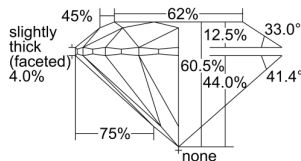

GIA®

FACSIMILE

GIA REPORT 2496875957

Verify this report at GIA.edu

GIA NATURAL DIAMOND DOSSIER®

July 10, 2024
GIA Report Number 2496875957
Shape and Cutting Style ..... Round Brilliant
Measurements ..... 5.11 - 5.14 x 3.10 mm

GRADING RESULTS

Carat Weight ..... 0.50 carat
Color Grade ..... D
Clarity Grade VS2
Cut Grade ..... Excellent

ADDITIONAL GRADING INFORMATION

Polish ..... Excellent
Symmetry ..... Excellent
Fluorescence ..... None
Clarity Characteristics ..... Crystal
Inscription(s): GIA 2496875957

PROPORTIONS

Profile to actual proportions