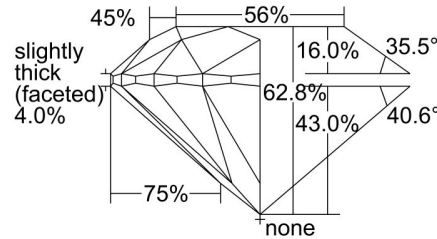

GIA NATURAL DIAMOND GRADING REPORT

July 11, 2024
 GIA Report Number 2496878053
 Shape and Cutting Style Round Brilliant
 Measurements 6.46 - 6.51 x 4.07 mm

GRADING RESULTS

Carat Weight 1.07 carat
 Color Grade H
 Clarity Grade SI1
 Cut Grade Excellent

ADDITIONAL GRADING INFORMATION

Polish Excellent
 Symmetry Excellent
 Fluorescence Medium Yellow

Inscription(s): GIA 2496878053

Comments: Clarity grade is based on clouds that are not shown.

PROPORTIONS

Profile to actual proportions

CLARITY CHARACTERISTICS

KEY TO SYMBOLS*

Feather

* Red symbols denote internal characteristics (inclusions). Green or black symbols denote external characteristics (blemishes). Diagram is an approximate representation of the diamond, and symbols shown indicate type, position, and approximate size of clarity characteristics. All clarity characteristics may not be shown. Details of finish are not shown.