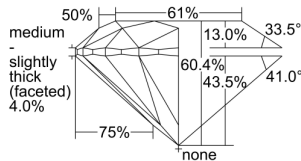

GIA®

FACSIMILE

GIA REPORT 2496889268

Verify this report at GIA.edu

GIA NATURAL DIAMOND DOSSIER®

July 10, 2024
GIA Report Number 2496889268
Shape and Cutting Style ..... Round Brilliant
Measurements ..... 4.73 - 4.77 x 2.87 mm

GRADING RESULTS

Carat Weight ..... 0.40 carat
Color Grade I
Clarity Grade S11
Cut Grade ..... Excellent

ADDITIONAL GRADING INFORMATION

Polish ..... Excellent
Symmetry ..... Excellent
Fluorescence ..... None
Clarity Characteristics ..... Crystal, Cloud
Inscription(s): GIA 2496889268

PROPORTIONS

Profile to actual proportions

GRADING SCALES

GIA COLOR SCALE	GIA CLARITY SCALE	GIA CUT SCALE
D	FLAWLESS	EXCELLENT
E	FLAWLESS	
F	INTERNALLY FLAWLESS	VERY GOOD
G	FLAWLESS	
H	VVS₁	GOOD
I	VVS₂	
J	VS₁	FAIR
K	VS₂	
L	S1₁	POOR
M	S1₂	
N	I₁	
O	I₂	
P	I₃	
Q		
R		
S		
T		
U		
V		
W		
X		
Y		
Z