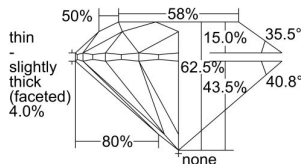

GIA®

FACSIMILE

GIA REPORT 2496889846

Verify this report at GIA.edu

GIA NATURAL DIAMOND DOSSIER®

July 10, 2024
GIA Report Number 2496889846
Shape and Cutting Style ..... Round Brilliant
Measurements ..... 5.62 - 5.67 x 3.53 mm

GRADING RESULTS

Carat Weight ..... 0.70 carat
Color Grade I
Clarity Grade VS1
Cut Grade ..... Excellent

ADDITIONAL GRADING INFORMATION

Polish ..... Excellent
Symmetry ..... Excellent
Fluorescence ..... None
Clarity Characteristics ..... Crystal, Pinpoint
Inscription(s): GIA 2496889846

PROPORTIONS

Profile to actual proportions