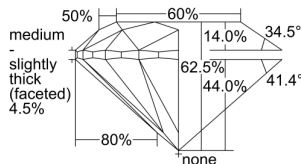

GIA®

FACSIMILE

GIA REPORT 2496892086

Verify this report at GIA.edu

GIA NATURAL DIAMOND DOSSIER®

July 11, 2024
GIA Report Number 2496892086
Shape and Cutting Style ..... Round Brilliant
Measurements ..... 4.24 - 4.28 x 2.66 mm

GRADING RESULTS

Carat Weight ..... 0.30 carat
Color Grade ..... J
Clarity Grade S11
Cut Grade ..... Excellent

ADDITIONAL GRADING INFORMATION

Polish ..... Excellent
Symmetry ..... Very Good
Fluorescence ..... None
Clarity Characteristics ..... Cloud
Inscription(s): GIA 2496892086

PROPORTIONS

Profile to actual proportions

GRADING SCALES

GIA COLOR SCALE	GIA CLARITY SCALE	GIA CUT SCALE	
D	FLAWLESS	EXCELLENT	
E	INTERNALLY FLAWLESS		
F		VVS₁	VERY GOOD
G	VVS₂		
H	VS₁	GOOD	
I	VS₂		
J	S1₁	FAIR	
K	S1₂		
L	I₁	POOR	
M	I₂		
N	I₃		
O			
P			
Q			
R			
S			
T			
U			
V			
W			
X			
Y			
Z