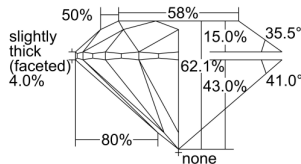

GIA®

FACSIMILE

GIA REPORT 2496897063

Verify this report at GIA.edu

GIA NATURAL DIAMOND DOSSIER®

July 11, 2024
GIA Report Number 2496897063
Shape and Cutting Style ..... Round Brilliant
Measurements ..... 5.27 - 5.31 x 3.29 mm

GRADING RESULTS

Carat Weight ..... 0.57 carat
Color Grade ..... J
Clarity Grade VS1
Cut Grade ..... Excellent

ADDITIONAL GRADING INFORMATION

Polish ..... Excellent
Symmetry ..... Excellent
Fluorescence ..... None
Clarity Characteristics ..... Cloud, Needle, Pinpoint
Inscription(s): GIA 2496897063

PROPORTIONS

Profile to actual proportions

GRADING SCALES

GIA COLOR SCALE	GIA CLARITY SCALE	GIA CUT SCALE	
D	FLAWLESS	EXCELLENT	
E	INTERNALLY FLAWLESS		
F		VVS₁	VERY GOOD
G	VVS₂		
H	VS₁	GOOD	
I	VS₂		
J	SI₁	FAIR	
K	SI₂		
L	I₁	POOR	
M			
N			
O	I₂		
P			
Q			
R	I₃		
S			
T			
U			
V			
W			
X			
Y			
Z