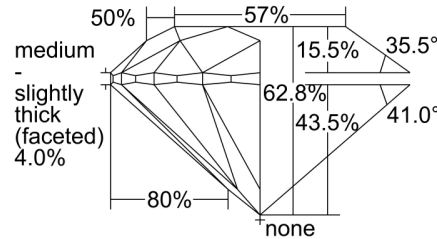

GIA NATURAL DIAMOND GRADING REPORT

July 12, 2024  
 GIA Report Number ..... 2496899624  
 Shape and Cutting Style ..... Round Brilliant  
 Measurements ..... 7.75 - 7.81 x 4.89 mm

GRADING RESULTS

Carat Weight ..... 1.84 carat  
 Color Grade ..... I  
 Clarity Grade ..... VVS2  
 Cut Grade ..... Excellent

Profile to actual proportions

CLARITY CHARACTERISTICS

KEY TO SYMBOLS\*

- Cloud
- Needle
- Pinpoint
- Feather

\* Red symbols denote internal characteristics (inclusions). Green or black symbols denote external characteristics (blemishes). Diagram is an approximate representation of the diamond, and symbols shown indicate type, position, and approximate size of clarity characteristics. All clarity characteristics may not be shown. Details of finish are not shown.