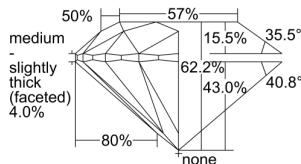

GIA®

FACSIMILE

GIA REPORT 2496899974

Verify this report at GIA.edu

GIA NATURAL DIAMOND DOSSIER®

July 12, 2024
GIA Report Number 2496899974
Shape and Cutting Style ..... Round Brilliant
Measurements ..... 4.39 - 4.41 x 2.74 mm

GRADING RESULTS

Carat Weight ..... 0.33 carat
Color Grade ..... E
Clarity Grade VS1
Cut Grade ..... Excellent

ADDITIONAL GRADING INFORMATION

Polish ..... Excellent
Symmetry ..... Excellent
Fluorescence ..... Faint
Clarity Characteristics ..... Crystal, Pinpoint, Cloud
Inscription(s): GIA 2496899974

PROPORTIONS

Profile to actual proportions