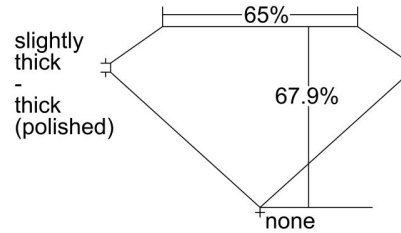

GIA NATURAL DIAMOND GRADING REPORT

July 12, 2024
GIA Report Number 2496901098
Shape and Cutting Style Square Emerald Cut
Measurements 5.59 x 5.50 x 3.73 mm

GRADING RESULTS

Carat Weight 1.01 carat
Color Grade D
Clarity Grade VS2

ADDITIONAL GRADING INFORMATION

Polish Excellent
Symmetry Excellent
Fluorescence None
Inscription(s): GIA 2496901098

Comments: Additional clouds are not shown. Pinpoints are not shown.

PROPORTIONS

Profile not to actual proportions

CLARITY CHARACTERISTICS

KEY TO SYMBOLS*

- Crystal
- ⊗ Cloud
- ~ Feather
- \\ Needle

* Red symbols denote internal characteristics (inclusions). Green or black symbols denote external characteristics (blemishes). Diagram is an approximate representation of the diamond, and symbols shown indicate type, position, and approximate size of clarity characteristics. All clarity characteristics may not be shown. Details of finish are not shown.