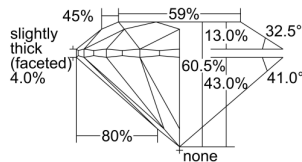

GIA®

FACSIMILE

GIA REPORT 2496901734

Verify this report at GIA.edu

GIA NATURAL DIAMOND DOSSIER®

July 11, 2024
GIA Report Number 2496901734
Shape and Cutting Style ..... Round Brilliant
Measurements ..... 4.38 - 4.41 x 2.66 mm

GRADING RESULTS

Carat Weight ..... 0.31 carat
Color Grade ..... J
Clarity Grade VS1
Cut Grade ..... Excellent

ADDITIONAL GRADING INFORMATION

Polish ..... Excellent
Symmetry ..... Excellent
Fluorescence ..... None
Clarity Characteristics ..... Crystal, Pinpoint
Inscription(s): GIA 2496901734

PROPORTIONS

Profile to actual proportions

GRADING SCALES

GIA COLOR SCALE	GIA CLARITY SCALE	GIA CUT SCALE	
D	FLAWLESS	EXCELLENT	
E	INTERNALLY FLAWLESS		
F		VVS₁	VERY GOOD
G	VVS₂		
H	VS₁	GOOD	
I	VS₂		
J	SI₁	FAIR	
K	SI₂		
L	I₁	POOR	
M			
N			
O	I₂		
P			
Q	I₃		
R			
S			
T			
U			
V			
W			
X			
Y			
Z