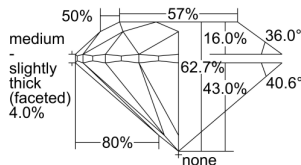

GIA®

FACSIMILE

GIA REPORT 2496902734

Verify this report at GIA.edu

GIA NATURAL DIAMOND DOSSIER®

July 11, 2024
GIA Report Number 2496902734
Shape and Cutting Style ..... Round Brilliant
Measurements ..... 5.24 - 5.28 x 3.30 mm

GRADING RESULTS

Carat Weight ..... 0.57 carat
Color Grade ..... H
Clarity Grade VVS2
Cut Grade ..... Excellent

ADDITIONAL GRADING INFORMATION

Polish ..... Excellent
Symmetry ..... Excellent
Fluorescence ..... None
Clarity Characteristics ..... Pinpoint, Needle, Cloud
Inscription(s): GIA 2496902734

PROPORTIONS

Profile to actual proportions

GRADING SCALES

GIA COLOR SCALE	GIA CLARITY SCALE	GIA CUT SCALE	
D	FLAWLESS	EXCELLENT	
E	INTERNALLY FLAWLESS		
F		VVS₁	VERY GOOD
G	VVS₂		
H	VS₁	GOOD	
I	VS₂		
J	SI₁	FAIR	
K	SI₂		
L	I₁	POOR	
M			
N			
O	I₂		
P			
Q	I₃		
R			
S			
T			
U			
V			
W			
X			
Y			
Z