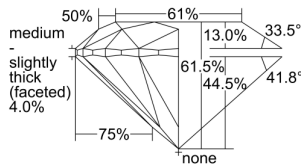

GIA®

FACSIMILE

GIA REPORT 2496903341

Verify this report at GIA.edu

GIA NATURAL DIAMOND DOSSIER®

July 12, 2024
GIA Report Number 2496903341
Shape and Cutting Style ..... Round Brilliant
Measurements ..... 4.37 - 4.41 x 2.70 mm

GRADING RESULTS

Carat Weight ..... 0.32 carat
Color Grade ..... H
Clarity Grade S11
Cut Grade ..... Excellent

ADDITIONAL GRADING INFORMATION

Polish ..... Excellent
Symmetry ..... Excellent
Fluorescence ..... Faint
Clarity Characteristics ..... Cloud
Inscription(s): GIA 2496903341

PROPORTIONS

Profile to actual proportions

GRADING SCALES

GIA COLOR SCALE	GIA CLARITY SCALE	GIA CUT SCALE	
D	FLAWLESS	EXCELLENT	
E	INTERNALLY FLAWLESS		
F		VVS₁	VERY GOOD
G	VVS₂		
H	VS₁	GOOD	
I	VS₂		
J	S1₁	FAIR	
K	S1₂		
L	I₁	POOR	
M	I₂		
N	I₃		
O			
P			
Q			
R			
S			
T			
U			
V			
W			
X			
Y			
Z