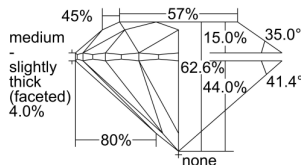

GIA®

FACSIMILE

GIA REPORT

2496914621

Verify this report at GIA.edu

GIA NATURAL DIAMOND DOSSIER®

July 15, 2024

GIA Report Number 2496914621

Shape and Cutting Style ..... Round Brilliant

Measurements ..... 5.68 - 5.70 x 3.56 mm

GRADING RESULTS

Carat Weight ..... 0.71 carat

Color Grade ..... H

Clarity Grade VS1

Cut Grade ..... Excellent

ADDITIONAL GRADING INFORMATION

Polish ..... Excellent

Symmetry ..... Excellent

Fluorescence ..... Faint

Clarity Characteristics ..... Crystal, Pinpoint

Inscription(s): GIA 2496914621

PROPORTIONS

Profile to actual proportions

GRADING SCALES

GIA
COLOR
SCALE

COLORLESS	D
	E
	F
	G
	H
	I
	J
NEAR COLORLESS	K
	L
Faint	M
	N
	O
	P
	Q
Very Light	R
	S
	T
	U
	V
	W
	X
	Y
Light	Z

GIA
CLARITY
SCALE

VERY VERY SLIGHTLY INCLUDED	FLAWLESS
	INTERNALLY FLAWLESS
VERY SLIGHTLY INCLUDED	VVS₁
	VVS₂
SLIGHTLY INCLUDED	VS₁
	VS₂
INCLUDED	SI₁
	SI₂
	I₁
	I₂
	I₃

GIA
CUT
SCALE

EXCELLENT
VERY GOOD
GOOD
FAIR
POOR