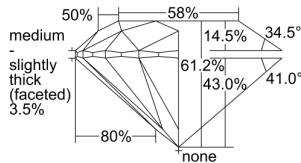

GIA®

FACSIMILE

GIA REPORT 2496923299

Verify this report at GIA.edu

GIA NATURAL DIAMOND DOSSIER®

July 15, 2024
GIA Report Number 2496923299
Shape and Cutting Style ..... Round Brilliant
Measurements ..... 4.33 - 4.36 x 2.66 mm

GRADING RESULTS

Carat Weight ..... 0.31 carat
Color Grade ..... F
Clarity Grade VS1
Cut Grade ..... Excellent

ADDITIONAL GRADING INFORMATION

Polish ..... Excellent
Symmetry ..... Excellent
Fluorescence ..... None
Clarity Characteristics ..... Crystal, Pinpoint
Inscription(s): GIA 2496923299

PROPORTIONS

Profile to actual proportions

GRADING SCALES

GIA COLOR SCALE

COLORESS	D
	E
	F
	G
	H
	I
	J
NEAR COLORESS	K
	L
FAINT	M
	N
	O
	P
	Q
VERY LIGHT	R
	S
	T
	U
	V
	W
	X
	Y
LIGHT	Z

GIA CLARITY SCALE

FLAWLESS	INTERNAL FLAWLESS	
		FLAWLESS
VERY VERY SLIGHTLY INCLUDED	VVS₁	
	VVS₂	
VERY SLIGHTLY INCLUDED	VS₁	
	VS₂	
SLIGHTLY INCLUDED	SI₁	
	SI₂	
INCLUDED	I₁	
	I₂	
	I₃	

GIA CUT SCALE

EXCELLENT
VERY GOOD
GOOD
FAIR
POOR