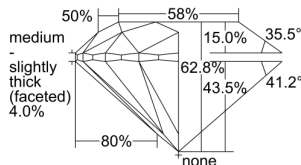

GIA®

FACSIMILE

GIA REPORT 2496925163

Verify this report at GIA.edu

GIA NATURAL DIAMOND DOSSIER®

July 16, 2024
GIA Report Number 2496925163
Shape and Cutting Style ..... Round Brilliant
Measurements ..... 4.47 - 4.50 x 2.82 mm

GRADING RESULTS

Carat Weight ..... 0.35 carat
Color Grade ..... K
Clarity Grade S11
Cut Grade ..... Excellent

ADDITIONAL GRADING INFORMATION

Polish ..... Excellent
Symmetry ..... Excellent
Fluorescence ..... None
Clarity Characteristics ..... Crystal, Cloud
Inscription(s): GIA 2496925163

PROPORTIONS

Profile to actual proportions

GRADING SCALES

GIA COLOR SCALE	GIA CLARITY SCALE	GIA CUT SCALE	
D	FLAWLESS	EXCELLENT	
E	INTERNALLY FLAWLESS		
F		VVS₁	VERY GOOD
G	VVS₂		
H	VS₁	GOOD	
I	VS₂		
J	S1₁	FAIR	
K	S1₂		
L	I₁	POOR	
M	I₂		
N	I₃		
O			
P			
Q			
R			
S			
T			
U			
V			
W			
X			
Y			
Z