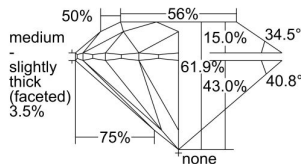

GIA®

FACSIMILE

GIA REPORT 2496926294

Verify this report at GIA.edu

GIA NATURAL DIAMOND DOSSIER®

July 15, 2024
GIA Report Number 2496926294
Shape and Cutting Style ..... Round Brilliant
Measurements ..... 4.30 - 4.32 x 2.67 mm

GRADING RESULTS

Carat Weight ..... 0.30 carat
Color Grade ..... F
Clarity Grade VS2
Cut Grade ..... Excellent

ADDITIONAL GRADING INFORMATION

Polish ..... Excellent
Symmetry ..... Excellent
Fluorescence ..... None
Clarity Characteristics ..... Crystal, Cloud
Inscription(s): GIA 2496926294

PROPORTIONS

Profile to actual proportions

GRADING SCALES

GIA COLOR SCALE	GIA CLARITY SCALE	GIA CUT SCALE	
D	FLAWLESS	EXCELLENT	
E	INTERNALLY FLAWLESS		
F		VVS₁	VERY GOOD
G	VVS₂		
H	VS₁	GOOD	
I	VS₂		
J	SI₁	FAIR	
K	SI₂		
L	I₁	POOR	
M	I₂		
N	I₃		
O			
P			
Q			
R			
S			
T			
U			
V			
W			
X			
Y			
Z