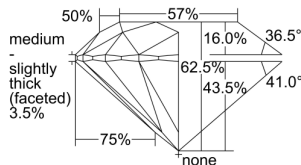

GIA®

FACSIMILE

GIA REPORT 2496932639

Verify this report at GIA.edu

GIA NATURAL DIAMOND DOSSIER®

July 17, 2024
GIA Report Number 2496932639
Shape and Cutting Style ..... Round Brilliant
Measurements ..... 4.58 - 4.59 x 2.87 mm

GRADING RESULTS

Carat Weight ..... 0.37 carat
Color Grade ..... F
Clarity Grade S11
Cut Grade ..... Excellent

ADDITIONAL GRADING INFORMATION

Polish ..... Excellent
Symmetry ..... Excellent
Fluorescence ..... None
Clarity Characteristics ..... Crystal
Inscription(s): GIA 2496932639

PROPORTIONS

Profile to actual proportions