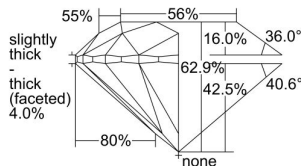

GIA®

FACSIMILE

GIA REPORT 2496933084

Verify this report at GIA.edu

GIA NATURAL DIAMOND DOSSIER®

July 16, 2024
GIA Report Number 2496933084
Shape and Cutting Style ..... Round Brilliant
Measurements ..... 4.97 - 5.04 x 3.15 mm

GRADING RESULTS

Carat Weight ..... 0.50 carat
Color Grade ..... D
Clarity Grade VS1
Cut Grade ..... Very Good

ADDITIONAL GRADING INFORMATION

Polish ..... Excellent
Symmetry ..... Very Good
Fluorescence ..... None
Clarity Characteristics ..... Crystal
Inscription(s): GIA 2496933084

PROPORTIONS

Profile to actual proportions