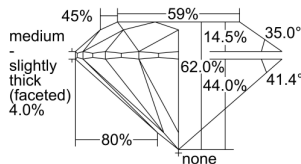

GIA®

FACSIMILE

GIA REPORT 2496935963

Verify this report at GIA.edu

GIA NATURAL DIAMOND DOSSIER®

July 16, 2024
GIA Report Number 2496935963
Shape and Cutting Style ..... Round Brilliant
Measurements ..... 5.26 - 5.30 x 3.27 mm

GRADING RESULTS

Carat Weight ..... 0.56 carat
Color Grade ..... G
Clarity Grade VS1
Cut Grade ..... Excellent

ADDITIONAL GRADING INFORMATION

Polish ..... Excellent
Symmetry ..... Excellent
Fluorescence ..... Faint
Clarity Characteristics ..... Cavity, Pinpoint
Inscription(s): GIA 2496935963

PROPORTIONS

Profile to actual proportions

GRADING SCALES

GIA COLOR SCALE	GIA CLARITY SCALE	GIA CUT SCALE	
D	FLAWLESS	EXCELLENT	
E	INTERNALLY FLAWLESS		
F		VVS₁	VERY GOOD
G	VVS₂		
H	VS₁	GOOD	
I	VS₂		
J	SI₁	FAIR	
K	SI₂		
L	I₁	POOR	
M			
N			
O	I₂		
P			
Q			
R	I₃		
S			
T			
U			
V			
W			
X			
Y			
Z