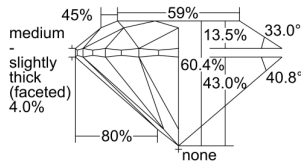

GIA®

FACSIMILE

GIA REPORT 2496937946

Verify this report at GIA.edu

GIA NATURAL DIAMOND DOSSIER®

July 16, 2024
GIA Report Number 2496937946
Shape and Cutting Style ..... Round Brilliant
Measurements ..... 4.45 - 4.47 x 2.70 mm

GRADING RESULTS

Carat Weight ..... 0.33 carat
Color Grade ..... E
Clarity Grade S11
Cut Grade ..... Excellent

ADDITIONAL GRADING INFORMATION

Polish ..... Excellent
Symmetry ..... Excellent
Fluorescence ..... None
Clarity Characteristics ..... Cloud, Crystal
Inscription(s): GIA 2496937946

PROPORTIONS

Profile to actual proportions

GRADING SCALES

GIA COLOR SCALE	GIA CLARITY SCALE	GIA CUT SCALE	
D	FLAWLESS	EXCELLENT	
E	INTERNALLY FLAWLESS		
F		VVS₁	VERY GOOD
G	VVS₂		
H	VS₁	GOOD	
I	VS₂		
J	S1₁	FAIR	
K	S1₂		
L	I₁	POOR	
M	I₂		
N	I₃		
O			
P			
Q			
R			
S			
T			
U			
V			
W			
X			
Y			
Z