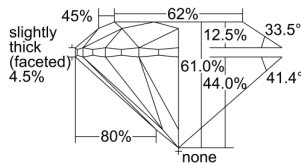

GIA®

FACSIMILE

GIA REPORT 2496942591

Verify this report at GIA.edu

GIA NATURAL DIAMOND DOSSIER®

July 18, 2024
GIA Report Number 2496942591
Shape and Cutting Style ..... Round Brilliant
Measurements ..... 5.46 - 5.48 x 3.33 mm

GRADING RESULTS

Carat Weight ..... 0.62 carat
Color Grade ..... D
Clarity Grade S11
Cut Grade ..... Excellent

ADDITIONAL GRADING INFORMATION

Polish ..... Excellent
Symmetry ..... Excellent
Fluorescence ..... None
Clarity Characteristics ..... Crystal, Cloud
Inscription(s): GIA 2496942591

PROPORTIONS

GRADING SCALES

GIA COLOR SCALE	GIA CLARITY SCALE	GIA CUT SCALE	
D	FLAWLESS	EXCELLENT	
E	INTERNALLY FLAWLESS		
F		VVS₁	VERY GOOD
G	VVS₂		
H	VS₁	GOOD	
I	VS₂		
J	S1₁	FAIR	
K	S1₂		
L	I₁	POOR	
M	I₂		
N	I₃		
O			
P			
Q			
R			
S			
T			
U			
V			
W			
X			
Y			
Z