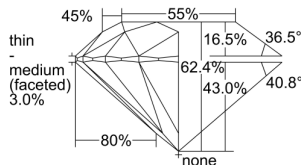

GIA®

FACSIMILE

GIA REPORT 2496945327

Verify this report at GIA.edu

GIA NATURAL DIAMOND DOSSIER®

July 18, 2024
GIA Report Number 2496945327
Shape and Cutting Style ..... Round Brilliant
Measurements ..... 4.86 - 4.89 x 3.04 mm

GRADING RESULTS

Carat Weight ..... 0.44 carat
Color Grade ..... H
Clarity Grade VS1
Cut Grade ..... Excellent

ADDITIONAL GRADING INFORMATION

Polish ..... Excellent
Symmetry ..... Excellent
Fluorescence ..... None
Clarity Characteristics..... Cloud, Pinpoint, Indented Natural
Inscription(s): GIA 2496945327

PROPORTIONS

Profile to actual proportions

GRADING SCALES

GIA COLOR SCALE	GIA CLARITY SCALE	GIA CUT SCALE
COLOREDNESS	FLAWLESS	EXCELLENT
D	FLAWLESS	
E	FLAWLESS	VERY GOOD
F	FLAWLESS	
G	FLAWLESS	
H	FLAWLESS	
NEAR COLORLESS	VVS₁	GOOD
I	VVS₂	
J	VS₁	FAIR
K	VS₂	
L	SI₁	
M	SI₂	POOR
N	I₁	
O	I₂	
P	I₃	
VERY LIGHT		
Q		
R		
S		
T		
U		
V		
W		
X		
Y		
Z