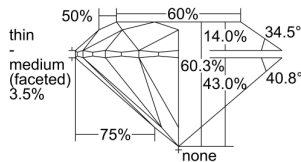

GIA®

FACSIMILE

GIA REPORT 2496955075

Verify this report at GIA.edu

GIA NATURAL DIAMOND DOSSIER®

July 17, 2024
GIA Report Number 2496955075
Shape and Cutting Style ..... Round Brilliant
Measurements ..... 4.53 - 4.55 x 2.74 mm

GRADING RESULTS

Carat Weight ..... 0.34 carat
Color Grade ..... F
Clarity Grade VVS1
Cut Grade ..... Excellent

ADDITIONAL GRADING INFORMATION

Polish ..... Excellent
Symmetry ..... Excellent
Fluorescence ..... None
Clarity Characteristics ..... Pinpoint
Inscription(s): GIA 2496955075

PROPORTIONS

Profile to actual proportions

GRADING SCALES

GIA COLOR SCALE	GIA CLARITY SCALE	GIA CUT SCALE	
D	FLAWLESS	EXCELLENT	
E	INTERNALLY FLAWLESS		
F		VVS₁	VERY GOOD
G	VVS₂		
H	VS₁	GOOD	
I	VS₂		
J	SI₁	FAIR	
K	SI₂		
L	I₁	POOR	
M	I₂		
N	I₃		
O			
P			
Q			
R			
S			
T			
U			
V			
W			
X			
Y			
Z