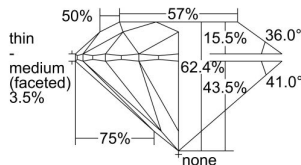

GIA®

FACSIMILE

GIA REPORT 2496957081

Verify this report at GIA.edu

GIA NATURAL DIAMOND DOSSIER®

July 26, 2024
GIA Report Number 2496957081
Shape and Cutting Style ..... Round Brilliant
Measurements ..... 4.05 - 4.08 x 2.53 mm

GRADING RESULTS

Carat Weight ..... 0.25 carat
Color Grade ..... E
Clarity Grade VVS1
Cut Grade ..... Excellent

ADDITIONAL GRADING INFORMATION

Polish ..... Excellent
Symmetry ..... Excellent
Fluorescence ..... None
Clarity Characteristics ..... Cloud, Indented Natural
Inscription(s): GIA 2496957081

PROPORTIONS

Profile to actual proportions

GRADING SCALES

GIA COLOR SCALE	GIA CLARITY SCALE	GIA CUT SCALE
COLOREDNESS	FLAWLESS	EXCELLENT
D	INTERNALLY FLAWLESS	
E	VVS₁	VERY GOOD
F		
G	VS₁	GOOD
H		
I	SI₁	FAIR
J		
K	I₁	POOR
L		
M	I₂	
N		
O	I₃	
P		
Q		
R		
S		
T		
U		
V		
W		
X		
Y		
Z