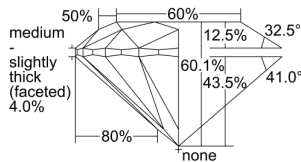

GIA®

FACSIMILE

GIA REPORT 2496960086

Verify this report at GIA.edu

GIA NATURAL DIAMOND DOSSIER®

July 18, 2024
GIA Report Number **2496960086**
Shape and Cutting Style ..... **Round Brilliant**
Measurements ..... **5.13 - 5.17 x 3.10 mm**

GRADING RESULTS

Carat Weight ..... **0.50 carat**
Color Grade ..... **F**
Clarity Grade **VS2**
Cut Grade ..... **Excellent**

ADDITIONAL GRADING INFORMATION

Polish ..... **Excellent**
Symmetry ..... **Excellent**
Fluorescence ..... **None**
Clarity Characteristics ..... **Cloud, Crystal**
Inscription(s): **GIA 2496960086**

PROPORTIONS

Profile to actual proportions

GRADING SCALES

GIA COLOR SCALE	GIA CLARITY SCALE	GIA CUT SCALE	
D	FLAWLESS	EXCELLENT	
E	INTERNALLY FLAWLESS		
F		VVS₁	VERY GOOD
G	VVS₂		
H	VS₁	GOOD	
I	VS₂		
J	SI₁	FAIR	
K	SI₂		
L	I₁	POOR	
M	I₂		
N	I₃		
O			
P			
Q			
R			
S			
T			
U			
V			
W			
X			
Y			
Z