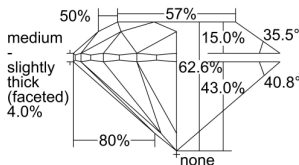

GIA®

FACSIMILE

GIA REPORT 2496962564

Verify this report at GIA.edu

GIA NATURAL DIAMOND DOSSIER®

July 22, 2024
GIA Report Number 2496962564
Shape and Cutting Style ..... Round Brilliant
Measurements ..... 5.64 - 5.67 x 3.54 mm

GRADING RESULTS

Carat Weight ..... 0.70 carat
Color Grade I
Clarity Grade S11
Cut Grade ..... Excellent

ADDITIONAL GRADING INFORMATION

Polish ..... Excellent
Symmetry ..... Excellent
Fluorescence ..... None
Clarity Characteristics ..... Feather
Inscription(s): GIA 2496962564

PROPORTIONS

Profile to actual proportions