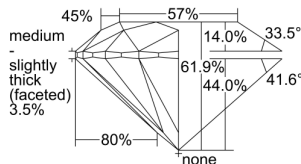

GIA®

FACSIMILE

GIA REPORT 2496965339

Verify this report at GIA.edu

GIA NATURAL DIAMOND DOSSIER®

July 22, 2024
GIA Report Number 2496965339
Shape and Cutting Style ..... Round Brilliant
Measurements ..... 5.10 - 5.12 x 3.16 mm

GRADING RESULTS

Carat Weight ..... 0.50 carat
Color Grade ..... D
Clarity Grade S11
Cut Grade ..... Excellent

ADDITIONAL GRADING INFORMATION

Polish ..... Excellent
Symmetry ..... Excellent
Fluorescence ..... None
Clarity Characteristics ..... Crystal
Inscription(s): GIA 2496965339

PROPORTIONS

Profile to actual proportions