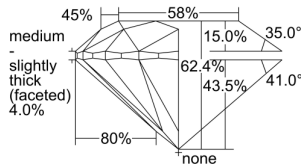

GIA®

FACSIMILE

GIA REPORT 2496966073

Verify this report at GIA.edu

GIA NATURAL DIAMOND DOSSIER®

July 23, 2024
GIA Report Number **2496966073**
Shape and Cutting Style ..... **Round Brilliant**
Measurements ..... **5.05 - 5.08 x 3.16 mm**

GRADING RESULTS

Carat Weight ..... **0.50 carat**
Color Grade ..... **H**
Clarity Grade **VVS2**
Cut Grade ..... **Excellent**

ADDITIONAL GRADING INFORMATION

Polish ..... **Excellent**
Symmetry ..... **Excellent**
Fluorescence ..... **None**
Clarity Characteristics..... **Cloud, Pinpoint, Indented Natural**
Inscription(s): **GIA 2496966073**

PROPORTIONS

Profile to actual proportions

GRADING SCALES

GIA COLOR SCALE	GIA CLARITY SCALE	GIA CUT SCALE	
D	FLAWLESS	EXCELLENT	
E	INTERNALLY FLAWLESS		
F		VVS₁	VERY GOOD
G	VVS₂		
H	VS₁	GOOD	
I	VS₂		
J	SI₁	FAIR	
K	SI₂		
L	I₁	POOR	
M	I₂		
N	I₃		
O			
P			
Q			
R			
S			
T			
U			
V			
W			
X			
Y			
Z