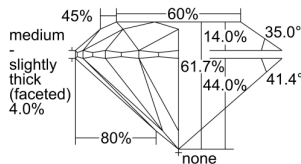

GIA®

FACSIMILE

GIA REPORT 2496974687

Verify this report at GIA.edu

GIA NATURAL DIAMOND DOSSIER®

July 19, 2024
GIA Report Number **2496974687**
Shape and Cutting Style ..... **Round Brilliant**
Measurements ..... **5.13 - 5.17 x 3.18 mm**

GRADING RESULTS

Carat Weight ..... **0.52 carat**
Color Grade ..... **F**
Clarity Grade **VS1**
Cut Grade ..... **Excellent**

ADDITIONAL GRADING INFORMATION

Polish ..... **Excellent**
Symmetry ..... **Excellent**
Fluorescence ..... **Medium Blue**
Clarity Characteristics..... **Crystal, Pinpoint, Cloud**
Inscription(s): **GIA 2496974687**

PROPORTIONS

Profile to actual proportions

GRADING SCALES

GIA COLOR SCALE	GIA CLARITY SCALE	GIA CUT SCALE	
D	FLAWLESS	EXCELLENT	
E	INTERNALLY FLAWLESS		
F		VVS₁	VERY GOOD
G	VVS₂		
H	VS₁	GOOD	
I	VS₂		
J	SI₁	FAIR	
K	SI₂		
L	I₁	POOR	
M	I₂		
N	I₃		
O			
P			
Q			
R			
S			
T			
U			
V			
W			
X			
Y			
Z