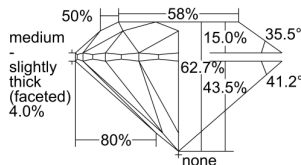

GIA®

FACSIMILE

GIA REPORT 2496976524

Verify this report at GIA.edu

GIA NATURAL DIAMOND DOSSIER®

July 22, 2024
GIA Report Number 2496976524
Shape and Cutting Style ..... Round Brilliant
Measurements ..... 5.88 - 5.93 x 3.70 mm

GRADING RESULTS

Carat Weight ..... 0.80 carat
Color Grade ..... D
Clarity Grade VVS1
Cut Grade ..... Excellent

ADDITIONAL GRADING INFORMATION

Polish ..... Excellent
Symmetry ..... Excellent
Fluorescence ..... Faint
Clarity Characteristics ..... Pinpoint
Inscription(s): GIA 2496976524

PROPORTIONS

Profile to actual proportions