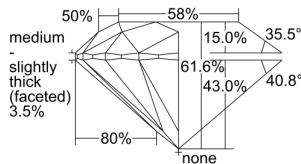

GIA®

FACSIMILE

GIA REPORT 2496977546

Verify this report at GIA.edu

GIA NATURAL DIAMOND DOSSIER®

July 19, 2024
GIA Report Number 2496977546
Shape and Cutting Style ..... Round Brilliant
Measurements ..... 4.41 - 4.44 x 2.73 mm

GRADING RESULTS

Carat Weight ..... 0.32 carat
Color Grade ..... F
Clarity Grade S11
Cut Grade ..... Excellent

ADDITIONAL GRADING INFORMATION

Polish ..... Excellent
Symmetry ..... Excellent
Fluorescence ..... None
Clarity Characteristics ..... Crystal, Cloud
Inscription(s): GIA 2496977546

PROPORTIONS

Profile to actual proportions

GRADING SCALES

GIA COLOR SCALE	GIA CLARITY SCALE	GIA CUT SCALE	
D	FLAWLESS	EXCELLENT	
E	INTERNALLY FLAWLESS		
F		VVS₁	VERY GOOD
G	VVS₂		
H	VS₁	GOOD	
I	VS₂		
J	S1₁	FAIR	
K	S1₂		
L	I₁	POOR	
M	I₂		
N	I₃		
O			
P			
Q			
R			
S			
T			
U			
V			
W			
X			
Y			
Z