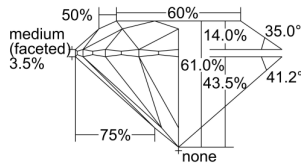

GIA®

FACSIMILE

GIA REPORT 2496978124

Verify this report at GIA.edu

GIA NATURAL DIAMOND DOSSIER®

July 19, 2024
GIA Report Number 2496978124
Shape and Cutting Style ..... Round Brilliant
Measurements ..... 4.79 - 4.80 x 2.92 mm

GRADING RESULTS

Carat Weight ..... 0.41 carat
Color Grade ..... G
Clarity Grade S11
Cut Grade ..... Excellent

ADDITIONAL GRADING INFORMATION

Polish ..... Excellent
Symmetry ..... Excellent
Fluorescence ..... None
Clarity Characteristics ..... Feather, Crystal
Inscription(s): GIA 2496978124

PROPORTIONS

Profile to actual proportions