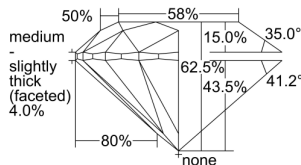

GIA®

FACSIMILE

GIA REPORT 2496979421

Verify this report at GIA.edu

GIA NATURAL DIAMOND DOSSIER®

July 22, 2024
GIA Report Number 2496979421
Shape and Cutting Style ..... Round Brilliant
Measurements ..... 4.40 - 4.42 x 2.76 mm

GRADING RESULTS

Carat Weight ..... 0.33 carat
Color Grade ..... E
Clarity Grade S11
Cut Grade ..... Excellent

ADDITIONAL GRADING INFORMATION

Polish ..... Excellent
Symmetry ..... Excellent
Fluorescence ..... None
Clarity Characteristics ..... Crystal
Inscription(s): GIA 2496979421

PROPORTIONS

Profile to actual proportions

GRADING SCALES

GIA COLOR SCALE	GIA CLARITY SCALE	GIA CUT SCALE	
D	FLAWLESS	EXCELLENT	
E	INTERNALLY FLAWLESS		
F		VVS₁	VERY GOOD
G	VVS₂		
H	VS₁	GOOD	
I	VS₂		
J	S1₁	FAIR	
K	S1₂		
L	I₁	POOR	
M	I₂		
N	I₃		
O			
P			
Q			
R			
S			
T			
U			
V			
W			
X			
Y			
Z