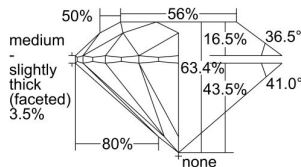

GIA®

FACSIMILE

GIA REPORT 2496983540

Verify this report at GIA.edu

GIA NATURAL DIAMOND DOSSIER®

July 22, 2024
GIA Report Number 2496983540
Shape and Cutting Style ..... Round Brilliant
Measurements ..... 4.92 - 4.97 x 3.13 mm

GRADING RESULTS

Carat Weight ..... 0.47 carat
Color Grade ..... F
Clarity Grade S11
Cut Grade ..... Excellent

ADDITIONAL GRADING INFORMATION

Polish ..... Excellent
Symmetry ..... Excellent
Fluorescence ..... None
Clarity Characteristics ..... Cloud
Inscription(s): GIA 2496983540

PROPORTIONS

Profile to actual proportions

GRADING SCALES

GIA COLOR SCALE	GIA CLARITY SCALE	GIA CUT SCALE	
D	FLAWLESS	EXCELLENT	
E	INTERNALLY FLAWLESS		
F		VVS₁	VERY GOOD
G	VVS₂		
H	VS₁	GOOD	
I	VS₂		
J	S1₁	FAIR	
K	S1₂		
L	I₁	POOR	
M	I₂		
N	I₃		
O			
P			
Q			
R			
S			
T			
U			
V			
W			
X			
Y			
Z