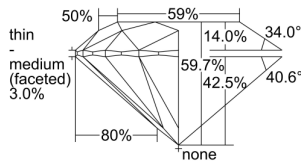

GIA®

FACSIMILE

GIA REPORT 2496984701

Verify this report at GIA.edu

GIA NATURAL DIAMOND DOSSIER®

July 23, 2024
GIA Report Number 2496984701
Shape and Cutting Style ..... Round Brilliant
Measurements ..... 5.34 - 5.38 x 3.20 mm

GRADING RESULTS

Carat Weight ..... 0.56 carat
Color Grade ..... F
Clarity Grade VVS1
Cut Grade ..... Excellent

ADDITIONAL GRADING INFORMATION

Polish ..... Excellent
Symmetry ..... Excellent
Fluorescence ..... None
Clarity Characteristics ..... Pinpoint
Inscription(s): GIA 2496984701

PROPORTIONS

Profile to actual proportions

GRADING SCALES

GIA COLOR SCALE	GIA CLARITY SCALE	GIA CUT SCALE	
D	FLAWLESS	EXCELLENT	
E	INTERNALLY FLAWLESS		
F		VVS₁	VERY GOOD
G	VVS₂		
H	VS₁	GOOD	
I	VS₂		
J	SI₁	FAIR	
K	SI₂		
L	I₁	POOR	
M	I₂		
N	I₃		
O			
P			
Q			
R			
S			
T			
U			
V			
W			
X			
Y			
Z